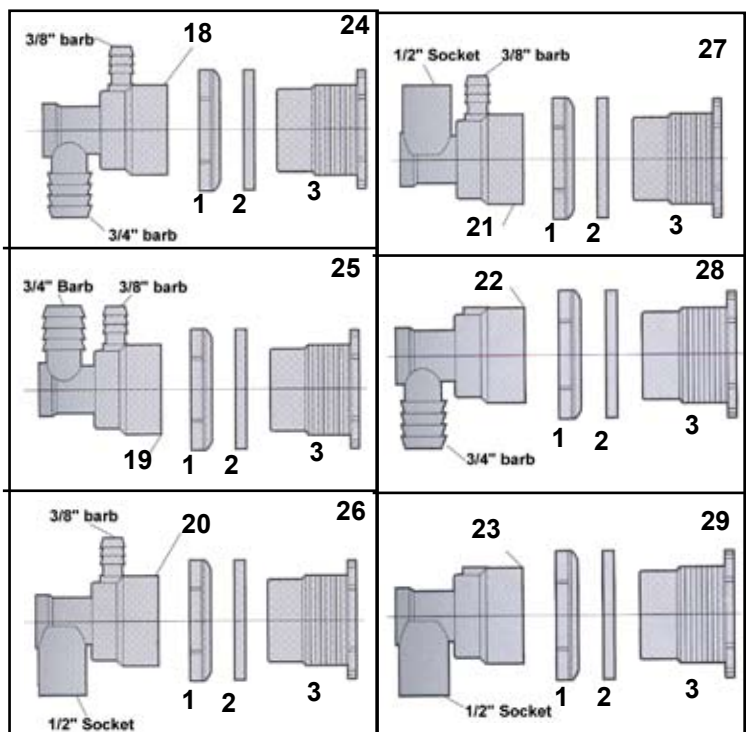

Therapy Options

12	10-4920	Directional Eye (Magnaflow Jets)
13	16-4921	Single Port Rotating Option (Magna'ssage Jets)
14	16-3916	Magna Blaster Jets
15	10-4920FP	Super Micro Magnaflow Directional Eye
16	16-4921FP	Super Micro Magna'ssage Single Port Rotating
17	16-3916FP	Super Micro Magna Blaster Jets

Jet Bodies

18	50-9070	3/4" Barb x 3/8" Barb with nozzle
19	50-9071	3/4" Barb x 3/8" Barb with nozzle
20	50-9072	1/2" Socket x 3/8" Barb with nozzle
21	50-9073	1/2" Socket x 3/8" Barb with nozzle
22	50-9070LA	3/4" Barb with nozzle, less air
23	50-9072LA	1/2" Socket, with nozzle, less air

Jet Assemblies

24	10-9070LT	3/4" barb x 3/8" barb Includes: Jet Body, Nozzle Ring, Nut & Wall Fitting
25	10-9071LT	3/4" barb x 3/8" barb Includes: Jet Body, Nozzle Ring, Nut & Wall Fitting
26	10-9072LT	1/2 socket x 3/8" barb Includes: Jet Body, Nozzle Ring, Nut & Wall Fitting
27	10-9073LT	1/2" socket x 3/8" barb Includes: Jet Body, Nozzle Ring, Nut & Wall Fitting
28	10-9070LA LT	3/4" barb Includes: Jet Body, Nozzle Ring, Nut & Wall Fitting, Less Air
29	10-9072LA LT	3/4" socket Includes: Jet Body, Nozzle Ring, Nut & Wall Fitting, Less Air

Complete Jet Assemblies

30	10-9070	Includes 10-9070LT Jet Assy & 10-4920 Therapy Option (Magnaflow)
31	10-9071	Includes 10-9071LT Jet Assy & 10-4920 Therapy Option (Magnaflow)
32	10-9072	Includes 10-9072LT Jet Assy & 10-4920 Therapy Option (Magnaflow)
33	10-9073	Includes 10-9073LT Jet Assy & 10-4920 Therapy Option (Magnaflow)
34	16-9070	Includes 10-9070LT Jet Assy & 16-4921 Therapy Option (Magna'ssage Single Port Rotating)
35	16-9071	Includes 10-9071LT Jet Assy & 16-4921 Therapy Option (Magna'ssage Single Port Rotating)
36	16-9072	Includes 10-9072LT Jet Assy & 16-4921 Therapy Option (Magna'ssage Single Port Rotating)
37	16-9073	Includes 10-9073LT Jet Assy & 16-4921 Therapy Option (Magna'ssage Single Port Rotating)
38	16-9078R	RH Rotation Includes 10-9070LT Jet Assy & 16-3916 Therapy Option (Blaster)
39	16-9079R	RH Rotation Includes 10-9071LT Jet Assy & 16-3916 Therapy Option (Blaster)
40	16-9080R	RH Rotation Includes 10-9072LT Jet Assy & 16-3916 Therapy Option (Blaster)
41	16-9081R	RH Rotation Includes 10-9073LT Jet Assy & 16-3916 Therapy Option (Blaster)
42	10-9070FP	Includes 10-9070LT Jet Assy & 10-4920 Therapy Option (Magnaflow)
43	10-9071FP	Includes 10-9071LT Jet Assy & 10-4920 Therapy Option (Magnaflow)
44	10-9072FP	Includes 10-9072LT Jet Assy & 10-4920 Therapy Option (Magnaflow)
45	10-9073FP	Includes 10-9073LT Jet Assy & 10-4920 Therapy Option (Magnaflow)
46	16-9070FP	Includes 10-9070LT Jet Assy & 16-4921 Therapy Option (Magna'ssage Single Port Rotating)
47	16-9071FP	Includes 10-9071LT Jet Assy & 16-4921 Therapy Option (Magna'ssage Single Port Rotating)
48	16-9072FP	Includes 10-9072LT Jet Assy & 16-4921 Therapy Option (Magna'ssage Single Port Rotating)
49	16-9073FP	Includes 10-9073LT Jet Assy & 16-4921 Therapy Option (Magna'ssage Single Port Rotating)
50	16-9078RFP	RH Rotation Includes 10-9070LT Jet Assy & 16-3916 Therapy Option (Blaster)
51	16-9079RFP	RH Rotation Includes 10-9071LT Jet Assy & 16-3916 Therapy Option (Blaster)
52	16-9080RFP	RH Rotation Includes 10-9072LT Jet Assy & 16-3916 Therapy Option (Blaster)
53	16-9081RFP	RH Rotation Includes 10-9073LT Jet Assy & 16-3916 Therapy Option (Blaster)

FP SUPER MICRO MAGNA SERIES / SUPER MICRO MAGNA SERIES JET ASSEMBLIES - with and without air

Super Micro Magna Series Jet Assemblies