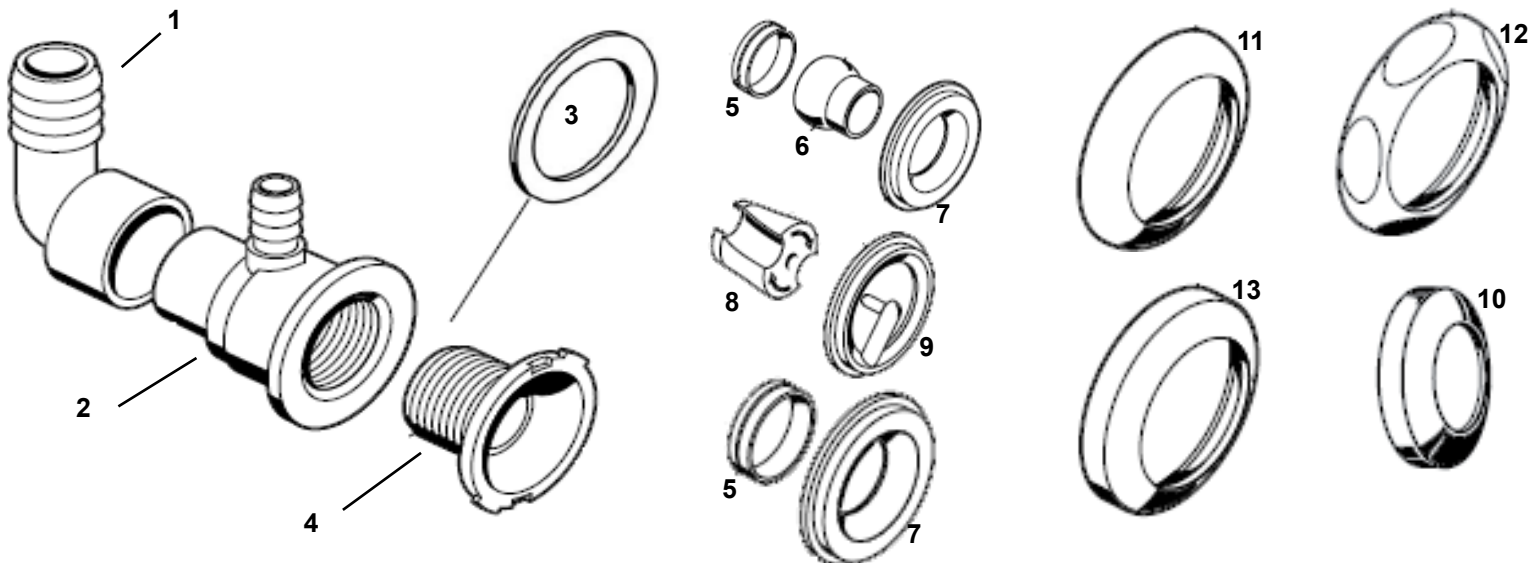

### Directional Eye, Blaster -Rotating Jet , Less Eyeball, Five Point Jet Assemblies

**HydroAir**

Ref #	Item #	Description
1	30-2671	90° Barb
2	30-2661EXT	Jet Body
3	30-2606	Gasket (Option)
4	36-3920EXT	Fitting
5	36-2699	Seat Ring
6	30-2691	Eyeball
7	36-2698	Grill Retainer
8	36-3910	Flow Path
9	36-2696	Grill Retainer
10	10-2698M	Metal Escutcheon,(Option)
	30-4578S	Straight Barb (Option)
	36-3920W	Wrench (Option)
<b>Grills</b>		
11	36-2695	Round
12	36-3922	Duo Grill
13	36-3923	5 Point Grill
<b>Jet Assemblies</b>		
14	10-2701	Dual Jet Assy. Round Grill
	10-2709	Dual Jet Assy. Round Grill with 90° barb
15	10-2703	Dual Jet Assy. Duo Grill
	10-2711	Dual Jet Assy. Duo Grill with 90° barb
16	10-2705FP	Duo Blaster Five Point Grill - Directional Eye Jet Assy.
	10-2713FP	Duo Blaster Five Point Grill - Directional Eye Jet Assy. with 90° barb
17	16-2701	Dual Blaster Jet Assy. Round Grill, Rotating
	16-2709	Dual Blaster Jet Assy. Round Grill, Rotating with 90° barb
18	16-2703	Dual Blaster Jet Assy. Duo Grill, Rotating
	16-2711	Dual Blaster Jet Assy. Duo Grill, Rotating with 90° barb
19	16-2705FP	Duo Blaster Five Point Grill - Rotaing Jet Assy.
	16-2713FP	Duo Blaster Five Point Grill - Rotaing Jet Assy. with 90° barb
20	10-2701LE	Dual Jet Assy. Less Eyeball Round Grill
	10-2709LE	Dual Blaster 90° Jet Assy. Less Eyeball Round Grill, with 90° barb
21	10-2703LE	Dual Blaster Jet Assy. Less Eyeball Duo Grill
	10-2711LE	Dual Blaster 90° Jet Assy. Less Eyeball Duo Grill,with 90° barb
22	10-2705FP LE	Duo Blaster Five Point Grill - No Eye Jet Assy.
	10-2713FP LE	Duo Blaster Five Point Grill - No Eye Jet Assy. with 90° barb