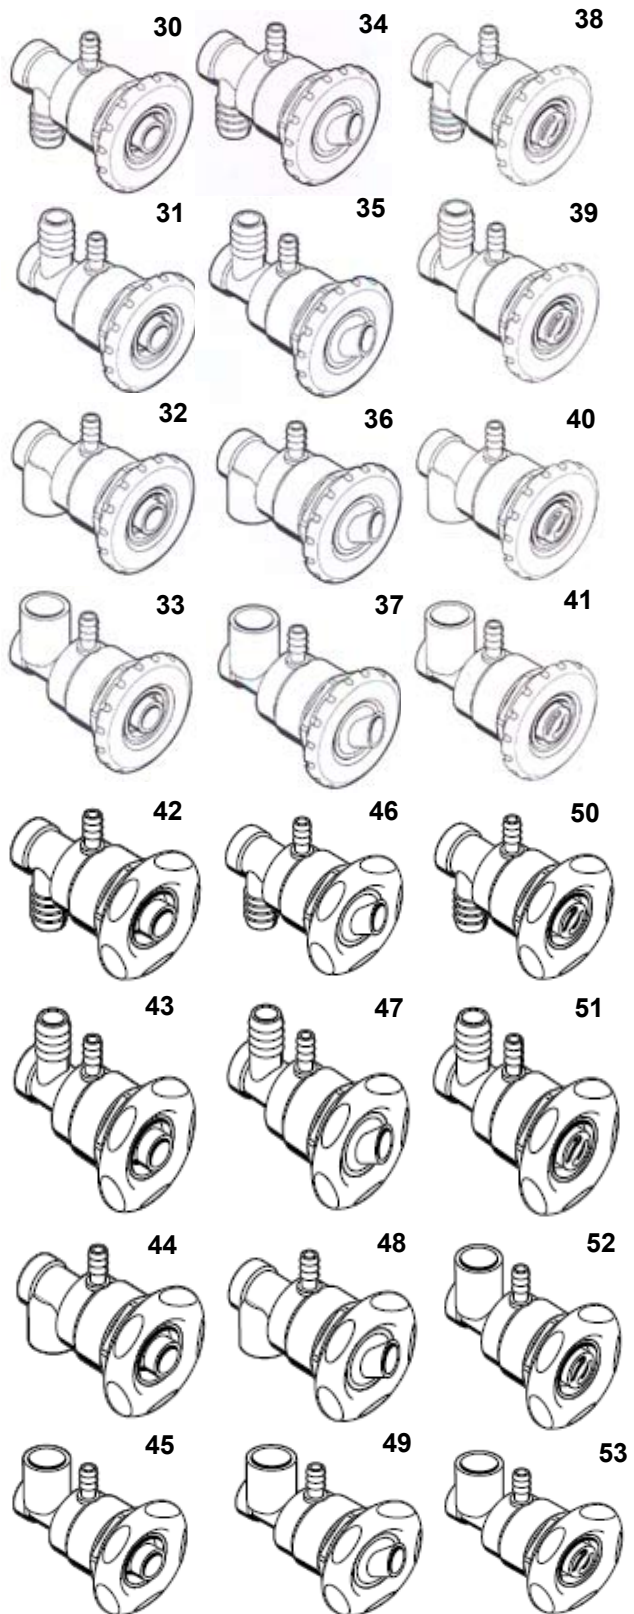

Therapy Options

12	10-4920	Directional Eye (Magnaflow Jets)
13	16-4921	Single Port Rotating Option (Magna'ssage Jets)
14	16-3916	Magna Blaster Jets
15	10-4920FP	Super Micro Magnaflow Directional Eye
16	16-4921FP	Super Micro Magna'ssage Single Port Rotating
17	16-3916FP	Super Micro Magna Blaster Jets

Jet Bodies

18	50-9070	3/4" Barb x 3/8" Barb with nozzle
19	50-9071	3/4" Barb x 3/8" Barb with nozzle
20	50-9072	1/2" Socket x 3/8" Barb with nozzle
21	50-9073	1/2" Socket x 3/8" Barb with nozzle
22	50-9070LA	3/4" Barb with nozzle, less air
23	50-9072LA	1/2" Socket, with nozzle, less air

Jet Assemblies

24	10-9070LT	3/4" barb x 3/8" barb Includes: Jet Body, Nozzle Ring, Nut & Wall Fitting
25	10-9071LT	3/4" barb x 3/8" barb Includes: Jet Body, Nozzle Ring, Nut & Wall Fitting
26	10-9072LT	1/2 socket x 3/8" barb Includes: Jet Body, Nozzle Ring, Nut & Wall Fitting
27	10-9073LT	1/2" socket x 3/8" barb Includes: Jet Body, Nozzle Ring, Nut & Wall Fitting
28	10-9070LA LT	3/4" barb Includes: Jet Body, Nozzle Ring, Nut & Wall Fitting, Less Air
29	10-9072LA LT	3/4" socket Includes: Jet Body, Nozzle Ring, Nut & Wall Fitting, Less Air

Complete Jet Assemblies

30	10-9070	Includes 10-9070LT Jet Assy & 10-4920 Therapy Option (Magnaflow)
31	10-9071	Includes 10-9071LT Jet Assy & 10-4920 Therapy Option (Magnaflow)
32	10-9072	Includes 10-9072LT Jet Assy & 10-4920 Therapy Option (Magnaflow)
33	10-9073	Includes 10-9073LT Jet Assy & 10-4920 Therapy Option (Magnaflow)
34	16-9070	Includes 10-9070LT Jet Assy & 16-4921 Therapy Option (Magna'ssage Single Port Rotating)
35	16-9071	Includes 10-9071LT Jet Assy & 16-4921 Therapy Option (Magna'ssage Single Port Rotating)
36	16-9072	Includes 10-9072LT Jet Assy & 16-4921 Therapy Option (Magna'ssage Single Port Rotating)
37	16-9073	Includes 10-9073LT Jet Assy & 16-4921 Therapy Option (Magna'ssage Single Port Rotating)
38	16-9078R	RH Rotation Includes 10-9070LT Jet Assy & 16-3916 Therapy Option (Blaster)
39	16-9079R	RH Rotation Includes 10-9071LT Jet Assy & 16-3916 Therapy Option (Blaster)
40	16-9080R	RH Rotation Includes 10-9072LT Jet Assy & 16-3916 Therapy Option (Blaster)
41	16-9081R	RH Rotation Includes 10-9073LT Jet Assy & 16-3916 Therapy Option (Blaster)
42	10-9070FP	Includes 10-9070LT Jet Assy & 10-4920 Therapy Option (Magnaflow)
43	10-9071FP	Includes 10-9071LT Jet Assy & 10-4920 Therapy Option (Magnaflow)
44	10-9072FP	Includes 10-9072LT Jet Assy & 10-4920 Therapy Option (Magnaflow)
45	10-9073FP	Includes 10-9073LT Jet Assy & 10-4920 Therapy Option (Magnaflow)
46	16-9070FP	Includes 10-9070LT Jet Assy & 16-4921 Therapy Option (Magna'ssage Single Port Rotating)
47	16-9071FP	Includes 10-9071LT Jet Assy & 16-4921 Therapy Option (Magna'ssage Single Port Rotating)
48	16-9072FP	Includes 10-9072LT Jet Assy & 16-4921 Therapy Option (Magna'ssage Single Port Rotating)
49	16-9073FP	Includes 10-9073LT Jet Assy & 16-4921 Therapy Option (Magna'ssage Single Port Rotating)
50	16-9078RFP	RH Rotation Includes 10-9070LT Jet Assy & 16-3916 Therapy Option (Blaster)
51	16-9079RFP	RH Rotation Includes 10-9071LT Jet Assy & 16-3916 Therapy Option (Blaster)
52	16-9080RFP	RH Rotation Includes 10-9072LT Jet Assy & 16-3916 Therapy Option (Blaster)
53	16-9081RFP	RH Rotation Includes 10-9073LT Jet Assy & 16-3916 Therapy Option (Blaster)

FP SUPER MICRO MAGNA SERIES / SUPER MICRO MAGNA SERIES JET ASSEMBLIES - with and without air

Super Micro Magna Series Jet Assemblies