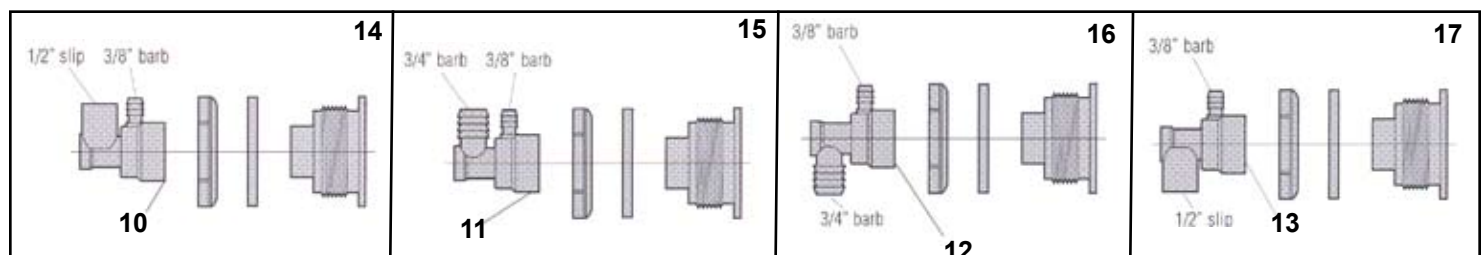

Dual Port Flowpath Rotating Jet Assemblies