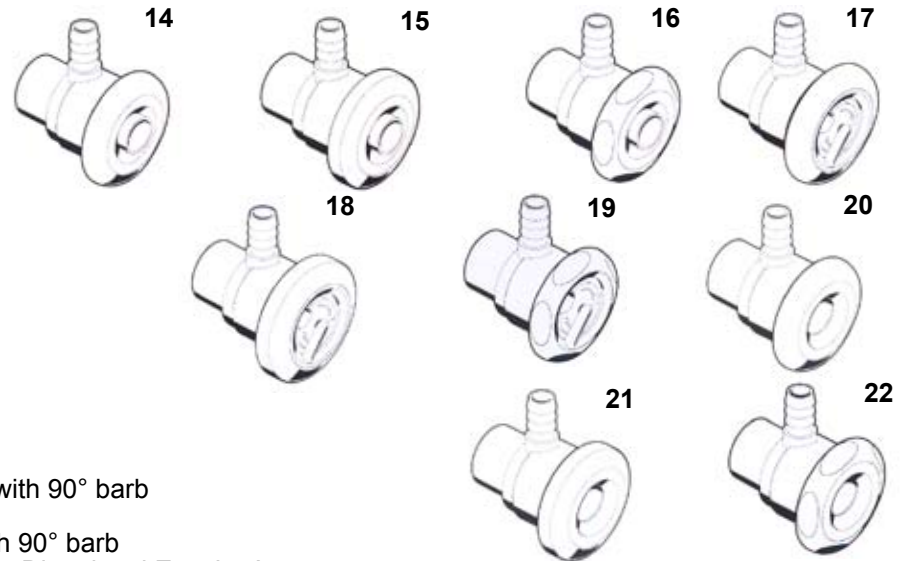

### Directional Eye, Blaster -Rotating Jet , Less Eyeball, Five Point Jet Assemblies

**HydroAir**

Ref #	Item #	Description
1	30-2671	90° Barb
2	30-2661EXT	Jet Body
3	30-2606	Gasket (Option)
4	36-3920EXT	Fitting
5	36-2699	Seat Ring
6	30-2691	Eyeball
7	36-2698	Grill Retainer
8	36-3910	Flow Path
9	36-2696	Grill Retainer
10	10-2698M	Metal Escutcheon,(Option)
	30-4578S	Straight Barb (Option)
	36-3920W	Wrench (Option)
<b>Grills</b>		
11	36-2695	Round
12	36-3922	Duo Grill
13	36-3923	5 Point Grill
<b>Jet Assemblies</b>		
14	10-2701	Dual Jet Assy. Round Grill
	10-2709	Dual Jet Assy. Round Grill with 90° barb
15	10-2703	Dual Jet Assy. Duo Grill
	10-2711	Dual Jet Assy. Duo Grill with 90° barb
16	10-2705FP	Duo Blaster Five Point Grill - Directional Eye Jet Assy.
	10-2713FP	Duo Blaster Five Point Grill - Directional Eye Jet Assy. with 90° barb
17	16-2701	Dual Blaster Jet Assy. Round Grill, Rotating
	16-2709	Dual Blaster Jet Assy. Round Grill, Rotating with 90° barb
18	16-2703	Dual Blaster Jet Assy. Duo Grill, Rotating
	16-2711	Dual Blaster Jet Assy. Duo Grill, Rotating with 90° barb
19	16-2705FP	Duo Blaster Five Point Grill - Rotaing Jet Assy.
	16-2713FP	Duo Blaster Five Point Grill - Rotaing Jet Assy. with 90° barb
20	10-2701LE	Dual Jet Assy. Less Eyeball Round Grill
	10-2709LE	Dual Blaster 90° Jet Assy. Less Eyeball Round Grill, with 90° barb
21	10-2703LE	Dual Blaster Jet Assy. Less Eyeball Duo Grill
	10-2711LE	Dual Blaster 90° Jet Assy. Less Eyeball Duo Grill,with 90° barb
22	10-2705FP LE	Duo Blaster Five Point Grill - No Eye Jet Assy.
	10-2713FP LE	Duo Blaster Five Point Grill - No Eye Jet Assy. with 90° barb