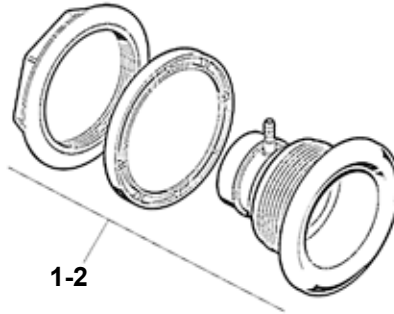

HYDRO AIR JETS

Cloudburst, Super Nova Multi Port, Whirlpool Jet Assemblies

FP Cloudburst, FP Super Nova Multi Port, FP Whirlpool Jet Assemblies