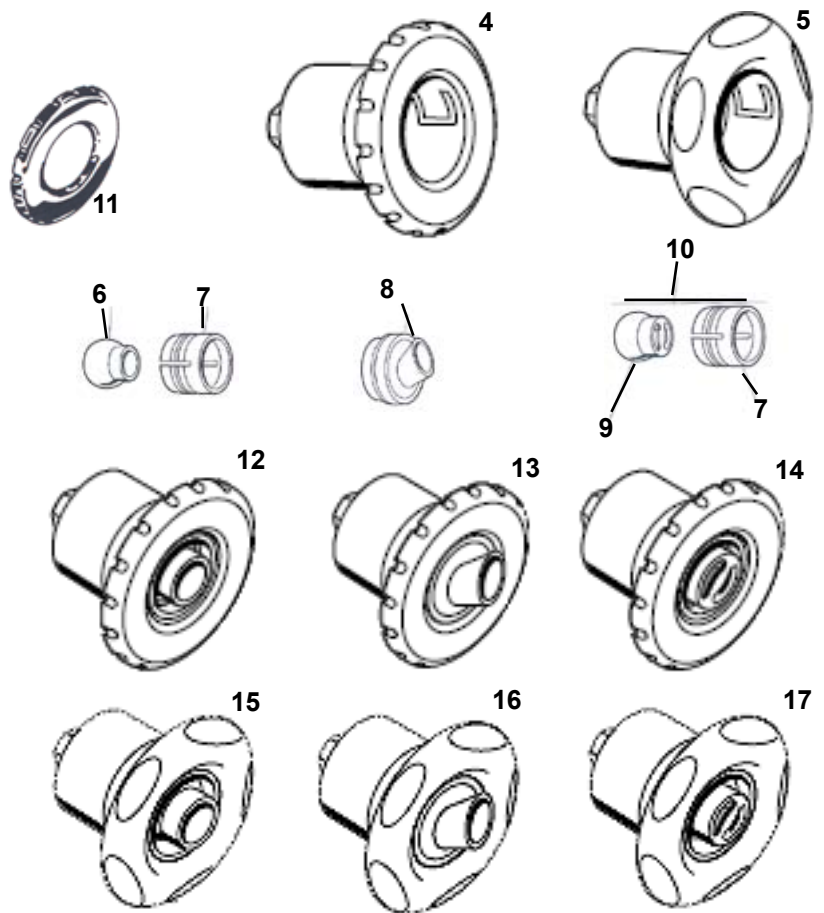

Therapy Options

12	10-4920	Directional Eye (Magnaflow Jets)
13	16-4921	Single Port Rotating Option (Magna'ssage Jets)
14	16-3916	Magna Blaster Jets
15	10-4920FP	Super Micro Magnaflow Directional Eye
16	16-4921FP	Super Micro Magna'ssage Single Port Rotating
17	16-3916FP	Super Micro Magna Blaster Jets

Jet Bodies

18	50-9070	3/4" Barb x 3/8" Barb with nozzle
19	50-9071	3/4" Barb x 3/8" Barb with nozzle
20	50-9072	1/2" Socket x 3/8" Barb with nozzle
21	50-9073	1/2" Socket x 3/8" Barb with nozzle
22	50-9070LA	3/4" Barb with nozzle, less air
23	50-9072LA	1/2" Socket, with nozzle, less air

Jet Assemblies

24	10-9070LT	3/4" barb x 3/8" barb Includes: Jet Body, Nozzle Ring, Nut & Wall Fitting
25	10-9071LT	3/4" barb x 3/8" barb Includes: Jet Body, Nozzle Ring, Nut & Wall Fitting
26	10-9072LT	1/2 socket x 3/8" barb Includes: Jet Body, Nozzle Ring, Nut & Wall Fitting
27	10-9073LT	1/2" socket x 3/8" barb Includes: Jet Body, Nozzle Ring, Nut & Wall Fitting
28	10-9070LA LT	3/4" barb Includes: Jet Body, Nozzle Ring, Nut & Wall Fitting, Less Air
29	10-9072LA LT	3/4" socket Includes: Jet Body, Nozzle Ring, Nut & Wall Fitting, Less Air

Complete Jet Assemblies

30	10-9070	Includes 10-9070LT Jet Assy & 10-4920 Therapy Option (Magnaflow)
31	10-9071	Includes 10-9071LT Jet Assy & 10-4920 Therapy Option (Magnaflow)
32	10-9072	Includes 10-9072LT Jet Assy & 10-4920 Therapy Option (Magnaflow)
33	10-9073	Includes 10-9073LT Jet Assy & 10-4920 Therapy Option (Magnaflow)
34	16-9070	Includes 10-9070LT Jet Assy & 16-4921 Therapy Option (Magna'ssage Single Port Rotating)
35	16-9071	Includes 10-9071LT Jet Assy & 16-4921 Therapy Option (Magna'ssage Single Port Rotating)
36	16-9072	Includes 10-9072LT Jet Assy & 16-4921 Therapy Option (Magna'ssage Single Port Rotating)
37	16-9073	Includes 10-9073LT Jet Assy & 16-4921 Therapy Option (Magna'ssage Single Port Rotating)
38	16-9078R	RH Rotation Includes 10-9070LT Jet Assy & 16-3916 Therapy Option (Blaster)
39	16-9079R	RH Rotation Includes 10-9071LT Jet Assy & 16-3916 Therapy Option (Blaster)
40	16-9080R	RH Rotation Includes 10-9072LT Jet Assy & 16-3916 Therapy Option (Blaster)
41	16-9081R	RH Rotation Includes 10-9073LT Jet Assy & 16-3916 Therapy Option (Blaster)
42	10-9070FP	Includes 10-9070LT Jet Assy & 10-4920 Therapy Option (Magnaflow)
43	10-9071FP	Includes 10-9071LT Jet Assy & 10-4920 Therapy Option (Magnaflow)
44	10-9072FP	Includes 10-9072LT Jet Assy & 10-4920 Therapy Option (Magnaflow)
45	10-9073FP	Includes 10-9073LT Jet Assy & 10-4920 Therapy Option (Magnaflow)
46	16-9070FP	Includes 10-9070LT Jet Assy & 16-4921 Therapy Option (Magna'ssage Single Port Rotating)
47	16-9071FP	Includes 10-9071LT Jet Assy & 16-4921 Therapy Option (Magna'ssage Single Port Rotating)
48	16-9072FP	Includes 10-9072LT Jet Assy & 16-4921 Therapy Option (Magna'ssage Single Port Rotating)
49	16-9073FP	Includes 10-9073LT Jet Assy & 16-4921 Therapy Option (Magna'ssage Single Port Rotating)
50	16-9078RFP	RH Rotation Includes 10-9070LT Jet Assy & 16-3916 Therapy Option (Blaster)
51	16-9079RFP	RH Rotation Includes 10-9071LT Jet Assy & 16-3916 Therapy Option (Blaster)
52	16-9080RFP	RH Rotation Includes 10-9072LT Jet Assy & 16-3916 Therapy Option (Blaster)
53	16-9081RFP	RH Rotation Includes 10-9073LT Jet Assy & 16-3916 Therapy Option (Blaster)

FP SUPER MICRO MAGNA SERIES / SUPER MICRO MAGNA SERIES JET ASSEMBLIES - with and without air

Super Micro Magna Series Jet Assemblies