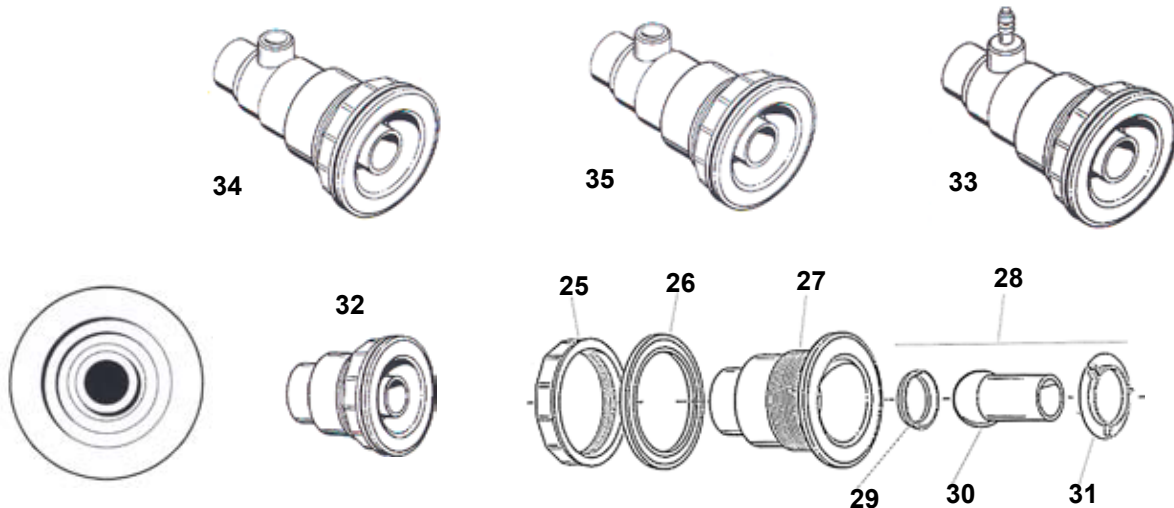

### Bodies & Jet Manifold Assemblies

17	50-4582	Jet Manifold Body w/ Nozzle - One Side 3/4" Slip x 3/8" Barb
18	50-4575WN	Jet Manifold Body w/ Nozzle - One Side Barb 3/4" Barb x 3/8" Barb
19	50-4576WN	Jet Manifold Body w/ Nozzle - Barb 3/4" Barb x 3/8" Barb
20	50-4581	Jet Manifold Body w/ Nozzle - 3/4" Slip x 3/8" Barb
21	10-4836	Stacked Jet Manifold Body - 1" Slip x 1/2" Slip
22	10-4837	Stacked Jet Manifold Body - 1" Slip x 1" Slip
23	10-4843	Stacked Jet Manifold Body - 1-1/2" Slip x 1/2" Slip
24	10-4844	Stacked Jet Manifold Body - 1-1/2" Slip x 1" Slip
25	10-4871	Jet Manifold Assy. - One Side (Includes: Jet Manifold Body, Nozzle, Gasket and Wall Fitting)
26	10-4886	Jet Manifold Assy. - One Side Barb (Includes: Jet Manifold Body, Nozzle, Gasket and Wall Fitting)
27	10-4885	Jet Manifold Assy.- Barb (Includes: Jet Manifold Body, Nozzle, Gasket and Wall Fitting)
28	10-4870	Jet Manifold Assy. - (Includes: Jet Manifold Body, Nozzle, Gasket and Wall Fitting)
29	10-4830	Stacked Jet Manifold Assy. - 1" x 1/2" (Includes: Stacked Jet Body, Nozzle, Gasket and Wall Fitting)
30	10-4831	Stacked Jet Manifold Assy. - 1" x 1" (Includes: Stacked Jet Body, Nozzle, Gasket and Wall Fitting)
31	10-4832	Stacked Jet Manifold Assy.- 1-1/2" x 1/2" (Includes: Stacked Jet Body, Nozzle, Gasket and Wall Fitting)
32	10-4833	Stacked Jet Manifold Assy.- 1-1/2" x 1" (Includes: Stacked Jet Body, Nozzle, Gasket and Wall Fitting)

## WHIRLPOOL JET

Ref #	Item #	Description
25	36-5714	Nut
26	30-5008	Gasket
27	56-5724LR	Fitting
28	16-5746	VSR Whirlpool Eyeball Assembly
29	36-5752	Seat Ring for Eyeball
30	36-5739	Eyeball
31	36-5721	Eyeball Retainer
32	16-5756	VSR Whirlpool assembly
<b>Whirlpool Jet Assemblies</b>		
33	16-5748	Whirlpool Jet Assy. w/ 3/8" Air Barb (3/4" Nozzle)
34	16-5749	Whirlpool Jet Assy. (3/4" Nozzle)
35	16-5759	Whirlpool Jet Assy. (1" Nozzle) Swim Jet