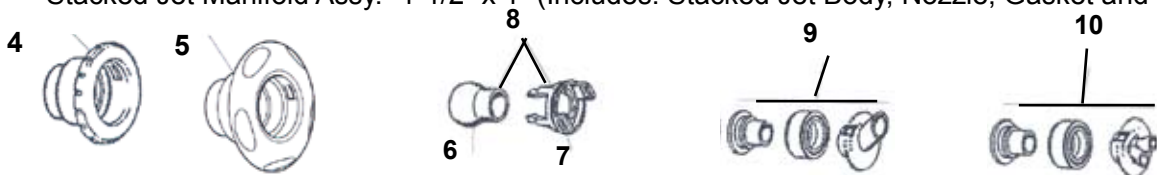

Bodies & Jet Manifold Assemblies

17	50-4582	Jet Manifold Body w/ Nozzle - One Side 3/4" Slip x 3/8" Barb
18	50-4575WN	Jet Manifold Body w/ Nozzle - One Side Barb 3/4" Barb x 3/8" Barb
19	50-4576WN	Jet Manifold Body w/ Nozzle - Barb 3/4" Barb x 3/8" Barb
20	50-4581	Jet Manifold Body w/ Nozzle - 3/4" Slip x 3/8" Barb
21	10-4836	Stacked Jet Manifold Body - 1" Slip x 1/2" Slip
22	10-4837	Stacked Jet Manifold Body - 1" Slip x 1" Slip
23	10-4843	Stacked Jet Manifold Body - 1-1/2" Slip x 1/2" Slip
24	10-4844	Stacked Jet Manifold Body - 1-1/2" Slip x 1" Slip
25	10-4871	Jet Manifold Assy. - One Side (Includes: Jet Manifold Body, Nozzle, Gasket and Wall Fitting)
26	10-4886	Jet Manifold Assy. - One Side Barb (Includes: Jet Manifold Body, Nozzle, Gasket and Wall Fitting)
27	10-4885	Jet Manifold Assy.- Barb (Includes: Jet Manifold Body, Nozzle, Gasket and Wall Fitting)
28	10-4870	Jet Manifold Assy. - (Includes: Jet Manifold Body, Nozzle, Gasket and Wall Fitting)
29	10-4830	Stacked Jet Manifold Assy. - 1" x 1/2" (Includes: Stacked Jet Body, Nozzle, Gasket and Wall Fitting)
30	10-4831	Stacked Jet Manifold Assy. - 1" x 1" (Includes: Stacked Jet Body, Nozzle, Gasket and Wall Fitting)
31	10-4832	Stacked Jet Manifold Assy.- 1-1/2" x 1/2" (Includes: Stacked Jet Body, Nozzle, Gasket and Wall Fitting)
32	10-4833	Stacked Jet Manifold Assy.- 1-1/2" x 1" (Includes: Stacked Jet Body, Nozzle, Gasket and Wall Fitting)