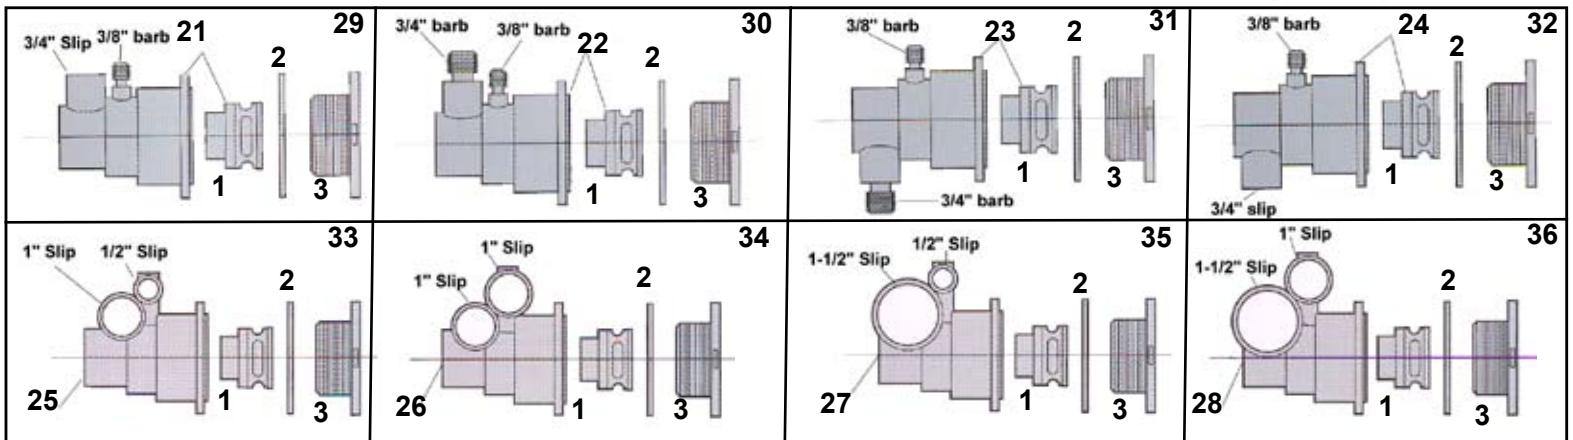

Bodies & Jet Manifold Assemblies

17	50-4582	Jet Manifold Body w/ Nozzle - One Side 3/4" Slip x 3/8" Barb
18	50-4575WN	Jet Manifold Body w/ Nozzle - One Side Barb 3/4" Barb x 3/8" Barb
19	50-4576WN	Jet Manifold Body w/ Nozzle - Barb 3/4" Barb x 3/8" Barb
20	50-4581	Jet Manifold Body w/ Nozzle - 3/4" Slip x 3/8" Barb
21	10-4836	Stacked Jet Manifold Body - 1" Slip x 1/2" Slip
22	10-4837	Stacked Jet Manifold Body - 1" Slip x 1" Slip
23	10-4843	Stacked Jet Manifold Body - 1-1/2" Slip x 1/2" Slip
24	10-4844	Stacked Jet Manifold Body - 1-1/2" Slip x 1" Slip
25	10-4871	Jet Manifold Assy. - One Side (Includes: Jet Manifold Body, Nozzle, Gasket and Wall Fitting)
26	10-4886	Jet Manifold Assy. - One Side Barb (Includes: Jet Manifold Body, Nozzle, Gasket and Wall Fitting)
27	10-4885	Jet Manifold Assy.- Barb (Includes: Jet Manifold Body, Nozzle, Gasket and Wall Fitting)
28	10-4870	Jet Manifold Assy. - (Includes: Jet Manifold Body, Nozzle, Gasket and Wall Fitting)
29	10-4830	Stacked Jet Manifold Assy. - 1" x 1/2" (Includes: Stacked Jet Body, Nozzle, Gasket and Wall Fitting)
30	10-4831	Stacked Jet Manifold Assy. - 1" x 1" (Includes: Stacked Jet Body, Nozzle, Gasket and Wall Fitting)
31	10-4832	Stacked Jet Manifold Assy.- 1-1/2" x 1/2" (Includes: Stacked Jet Body, Nozzle, Gasket and Wall Fitting)
32	10-4833	Stacked Jet Manifold Assy.- 1-1/2" x 1" (Includes: Stacked Jet Body, Nozzle, Gasket and Wall Fitting)