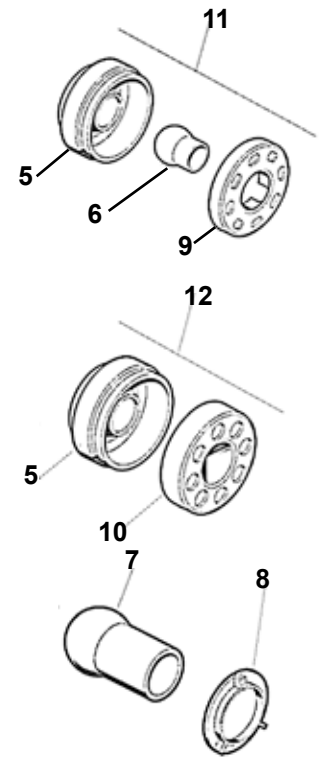

HYDRO AIR JETS

Cloudburst, Super Nova Multi Port, Whirlpool Jet Assemblies

FP Cloudburst, FP Super Nova Multi Port, FP Whirlpool Jet Assemblies